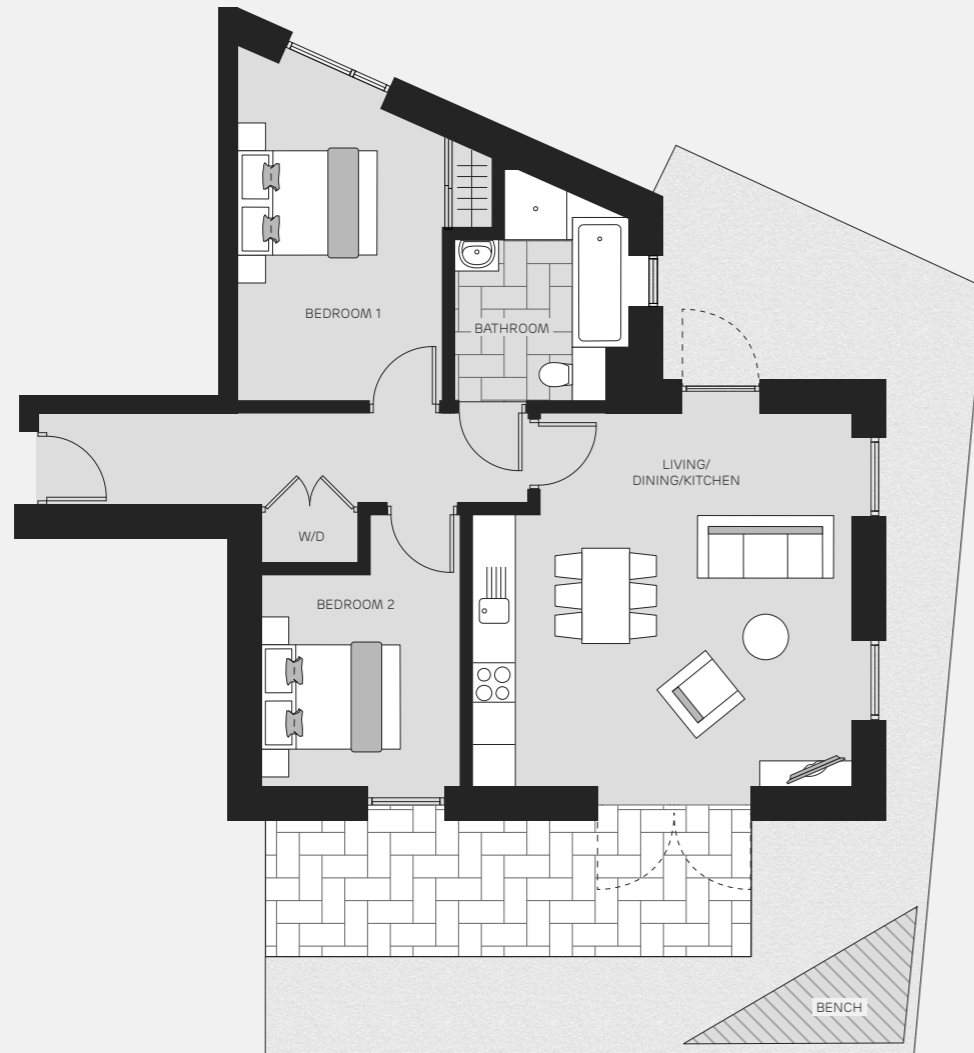

Two bedroom apartment

Floor	Apartment	Gross area	Bedroom 1	Terrace
G	4	657 sqft (61 sqm)	9'0" x 12'8" (2.8m x 3.9m)	441 sqft (41sqm)
		Living/dining/kitchen	Bedroom 2	
		16'2" x 16'7" (5.1m x 5.0m)	8'7" x 12'0" (2.7m x 3.7m)	

Two bedroom apartment

Floor	Apartment	Gross area	Bedroom 1	Balcony
01	9	657 sqft (61 sqm)	9'0" x 12'8" (2.8m x 3.9m)	441 sqft (41sqm)
02	15	Living/dining/kitchen	Bedroom 2	
03	21	16'2" x 16'7" (5.1m x 5.0m)	8'7" x 12'0" (2.7m x 3.7m)	
04	25			