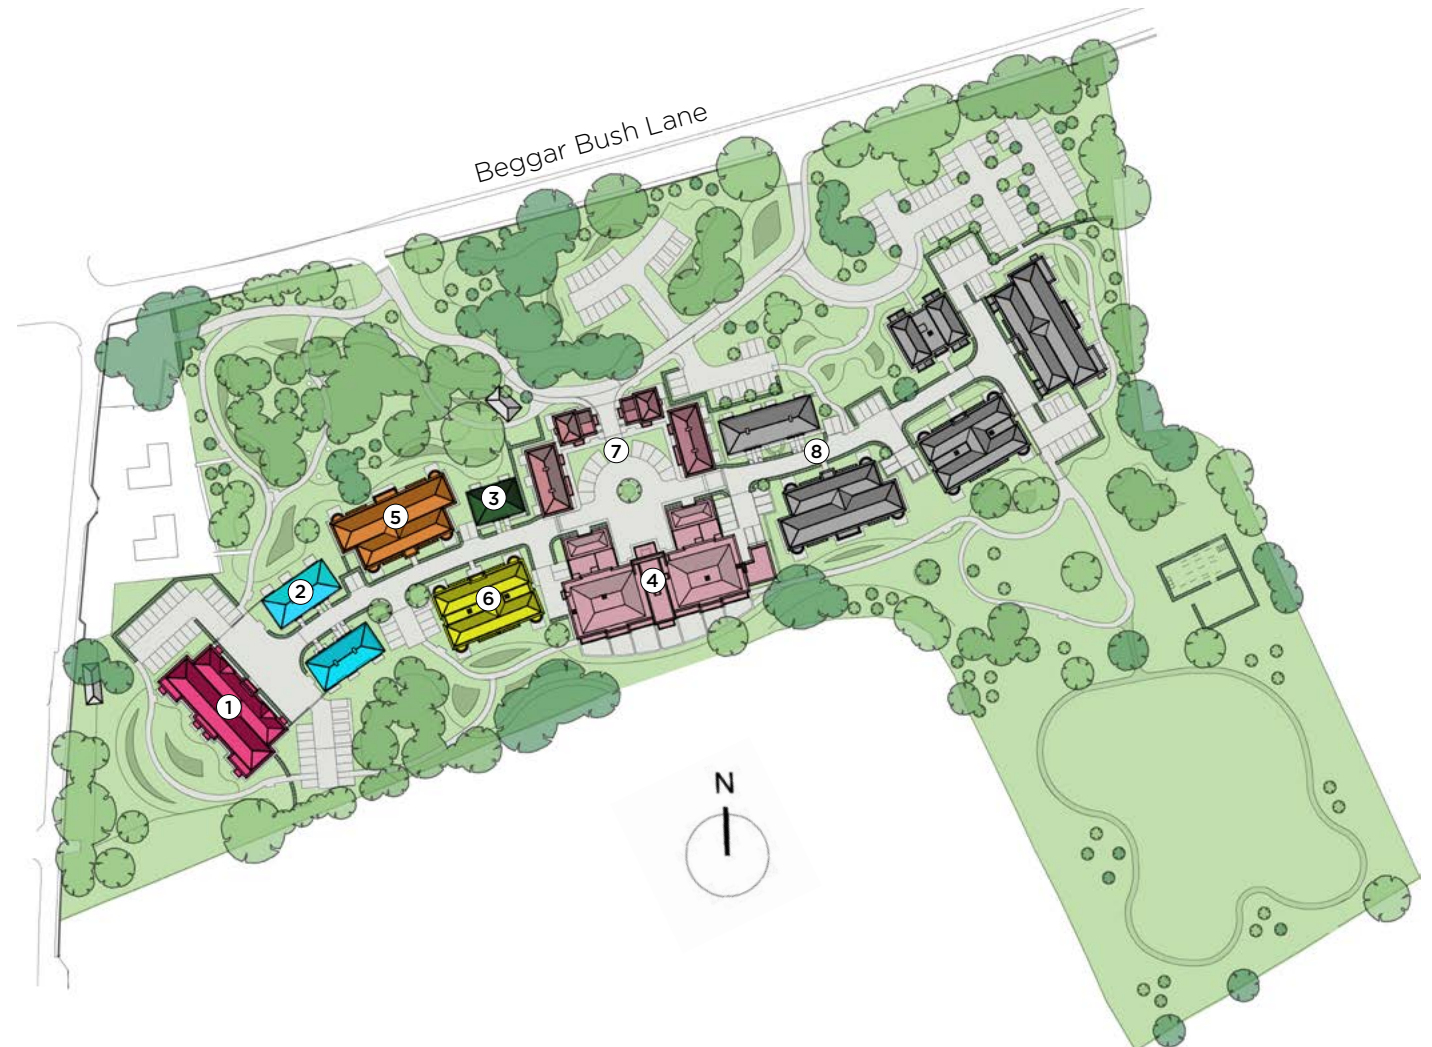

Audley Redwood

Phase 1, Release 1

-  1 West Court
-  2 12-18 Redwood Drive
-  3 9-10 Redwood Drive
-  4 Redwood Hall

Phase 1, Release 2

-  5 Blackwell Mews
-  6 Marshall Place
-  7 1-8 Redwood Drive

Phase 2

-  8 Phase 2

Audley Redwood, Beggar Bush Lane, Failand, Bristol BS8 3TF

01275 217 797

www.audleyretirement.co.uk

The Audley policy of continually updating and improving design features means that some of the details on this site plan may have changed. Please be sure to check the plan and specifications in the Sales Office to keep up-to-date with the latest improvements.

GOOD MOVE