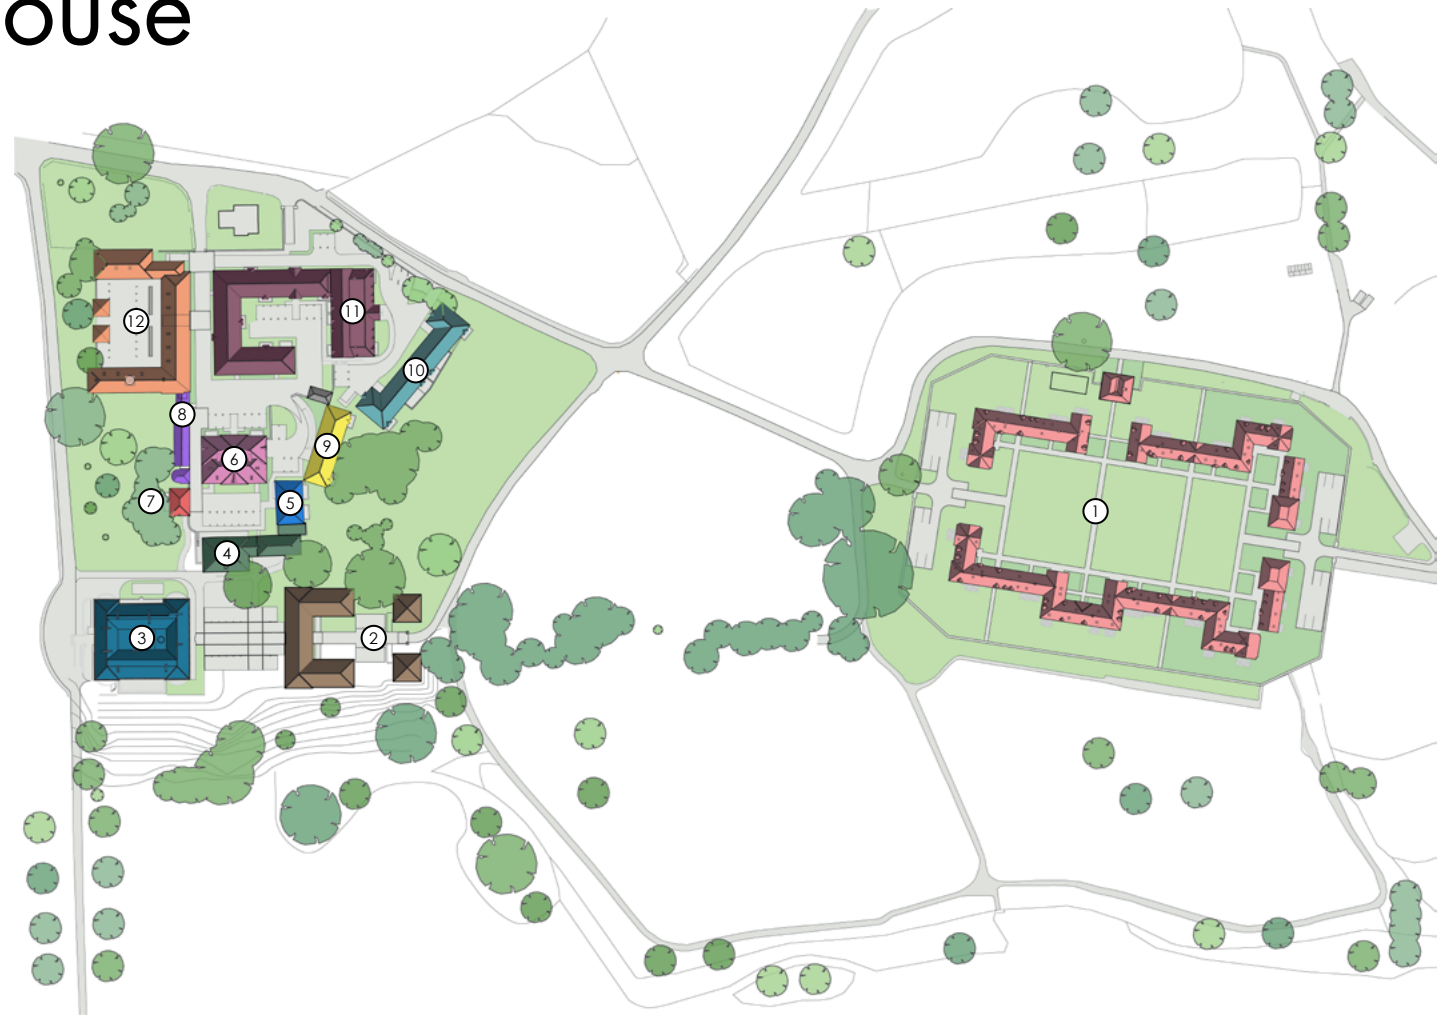

Audley Mote House

KEY

-  1) The Walled Garden
-  2) Gatehouse Lodge
-  3) Mote House
-  4) Rivers House
-  5) Regency Cottages
-  6) The Brewhouse
-  7) Wyatt Cottage
-  8) Carpenters Cottage
-  9) Samuel Court
-  10) Woodville Court
-  11) Alexander Court
-  12) The Stables

The Audley policy of continually updating and improving design features means that some of the details on this site plan may have changed. Please be sure to check the plan and specifications in the Sales Office to keep up-to-date with the latest improvements.