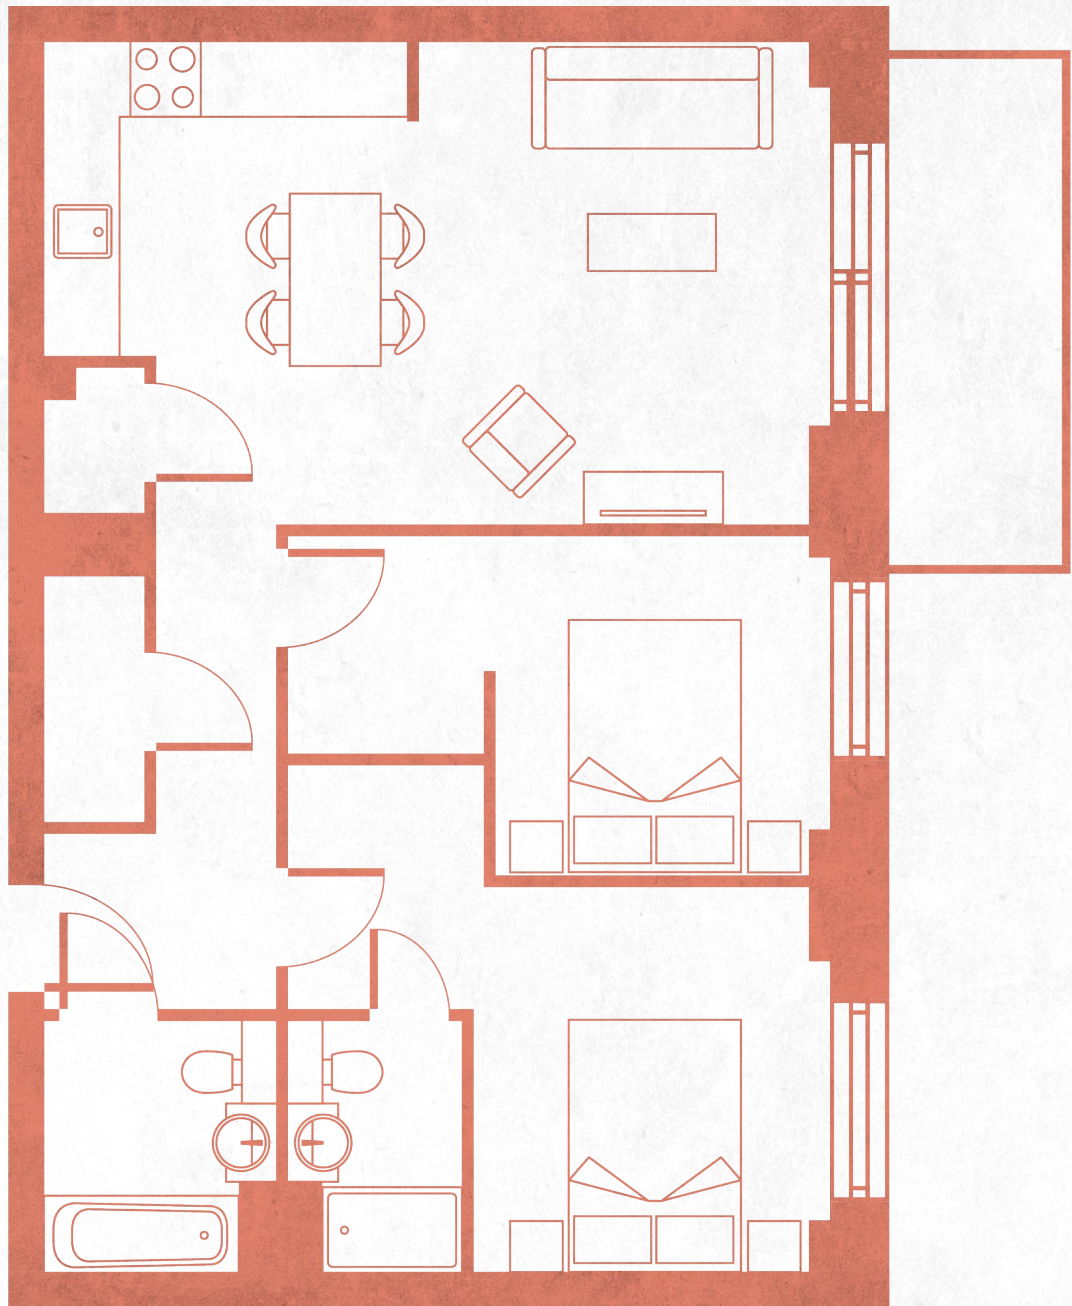

**EQUIPMENT
WORKS**

2B-4P-Type-19

2 bedroom apartment

760.9 ft²

EQUIPMENT
WORKS

2B-4P-Type-20

2 bedroom apartment

782.24 ft²

EQUIPMENT
WORKS

2B-4P-Type-21

2 bedroom apartment

1065.5 ft²

EQUIPMENT
WORKS

2B-4P-Type-24

2 bedroom apartment

970.9 ft²