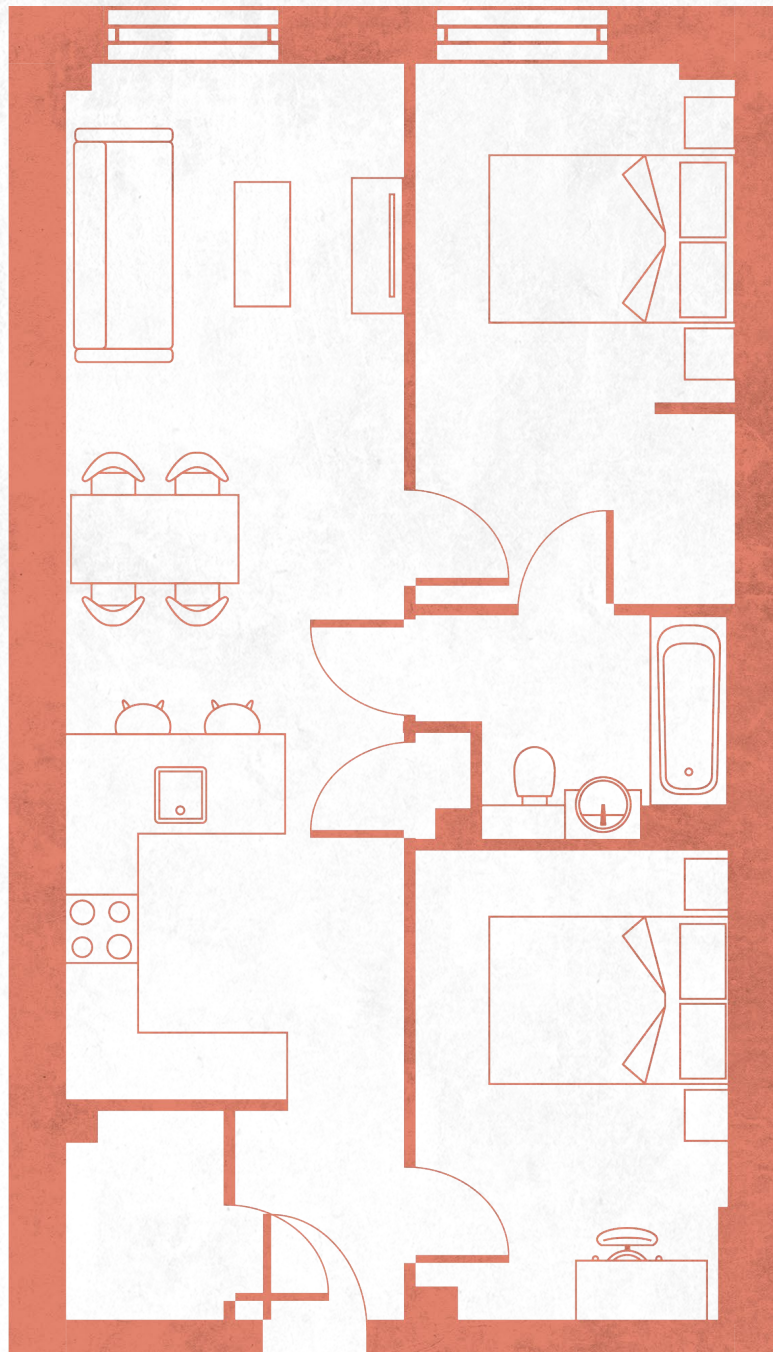

Studio apartment

422.8 ft²

EQUIPMENT
WORKS

1 bedroom apartment

553.5 ft²

EQUIPMENT
WORKS

1B-2P-Type-2

Studio apartment

437.5 ft²

EQUIPMENT
WORKS

1 bedroom apartment

556.1 ft²

EQUIPMENT
WORKS

1B-2P-Type-4

1 bedroom apartment

717.0 ft²

EQUIPMENT
WORKS

1B-2P-Type-6

2 bedroom apartment

922.5 ft²

EQUIPMENT
WORKS

2B-3P-Type-12

2 bedroom apartment

768 ft²