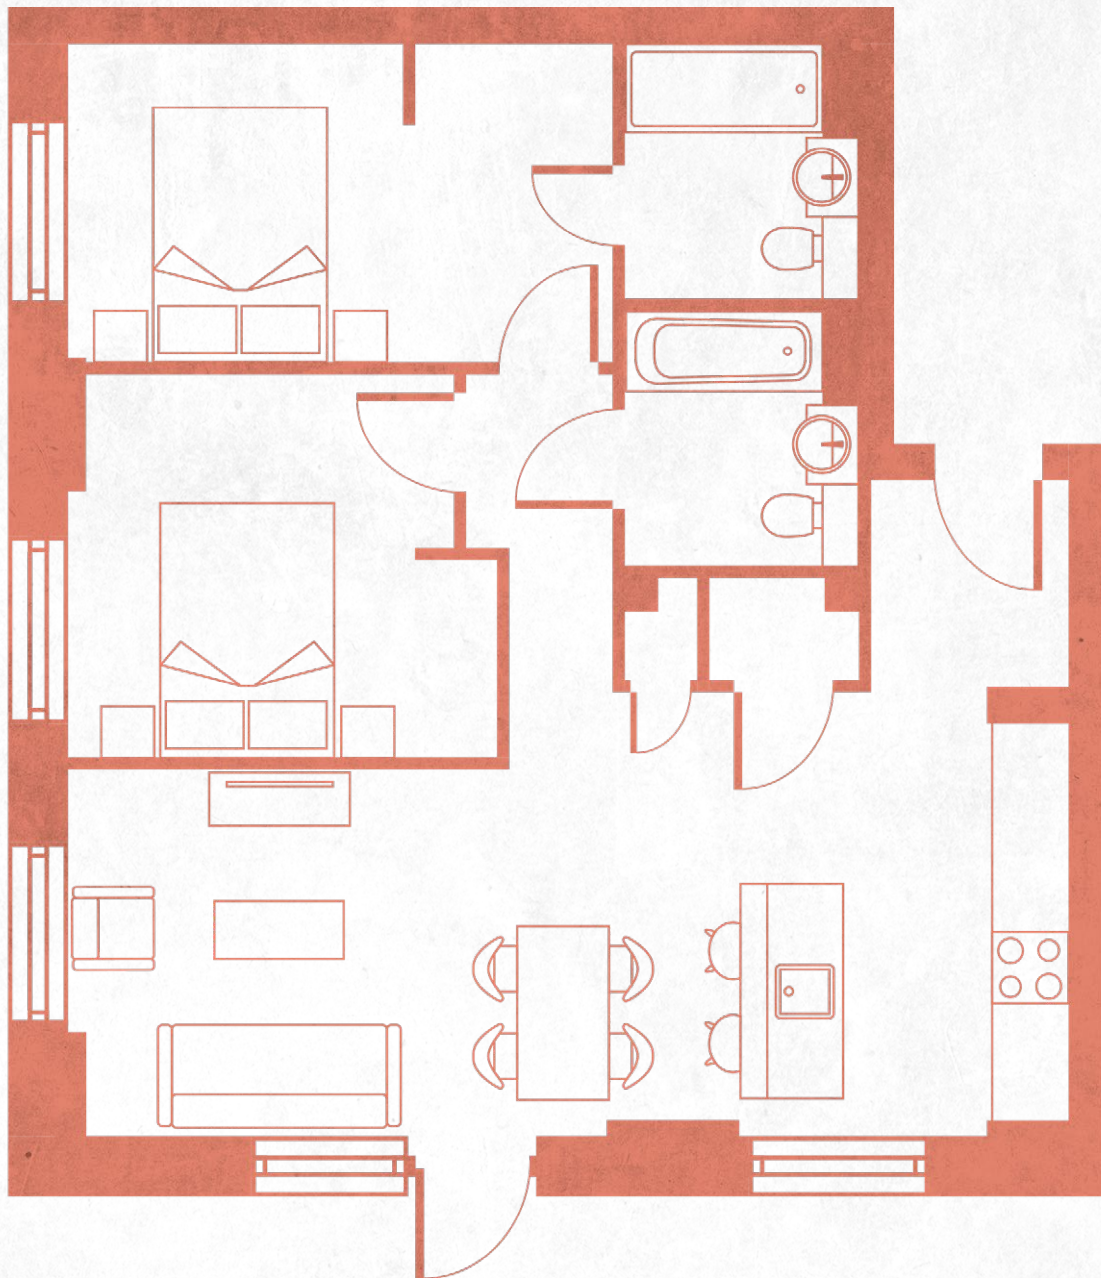

EQUIPMENT
WORKS

1B-2P-Type-6

2 bedroom apartment

922.5 ft²

EQUIPMENT
WORKS

2B-3P-Type-12

2 bedroom apartment

768 ft²

EQUIPMENT
WORKS

2B-4P-Type-14

2 bedroom apartment

858.9 ft²

EQUIPMENT
WORKS

2B-4P-Type-15

2 bedroom apartment

872.7 ft²

EQUIPMENT
WORKS

2B-4P-Type-16

2 bedroom apartment

791.1 ft²

EQUIPMENT
WORKS

2B-4P-Type-18

3 bedroom apartment

995.9 ft²

**EQUIPMENT
WORKS**

2B-4P-Type-19

2 bedroom apartment

760.9 ft²

EQUIPMENT
WORKS

2B-4P-Type-20

2 bedroom apartment

782.24 ft²