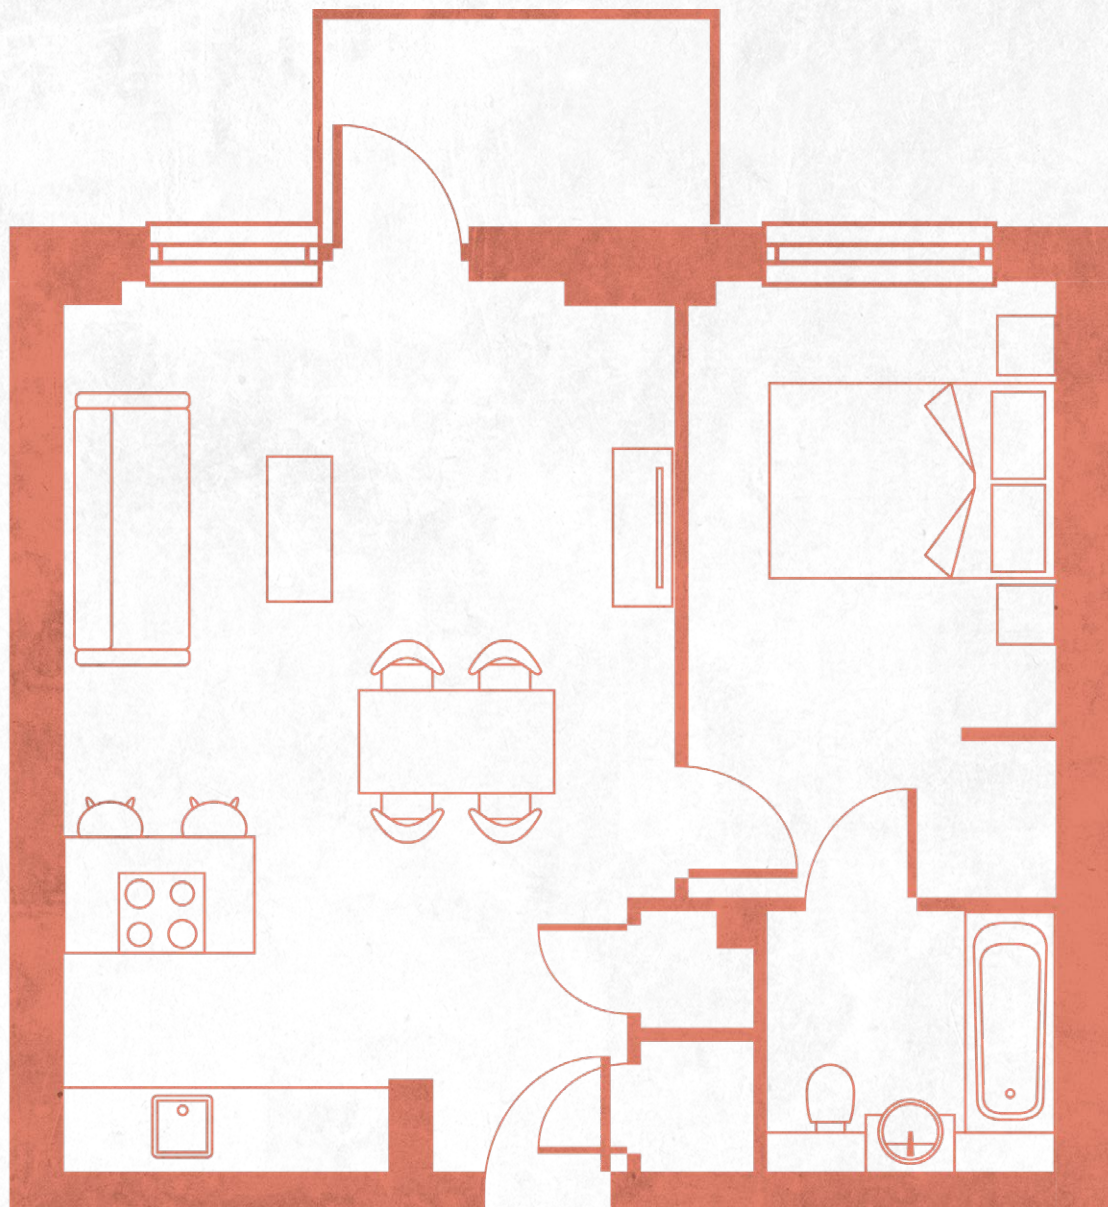

Studio apartment

422.8 ft²

EQUIPMENT
WORKS

1 bedroom apartment

553.5 ft²

EQUIPMENT
WORKS

1B-2P-Type-2

Studio apartment

437.5 ft²

EQUIPMENT
WORKS

1 bedroom apartment

556.1 ft²

EQUIPMENT
WORKS

1B-2P-Type-4

1 bedroom apartment

717.0 ft²