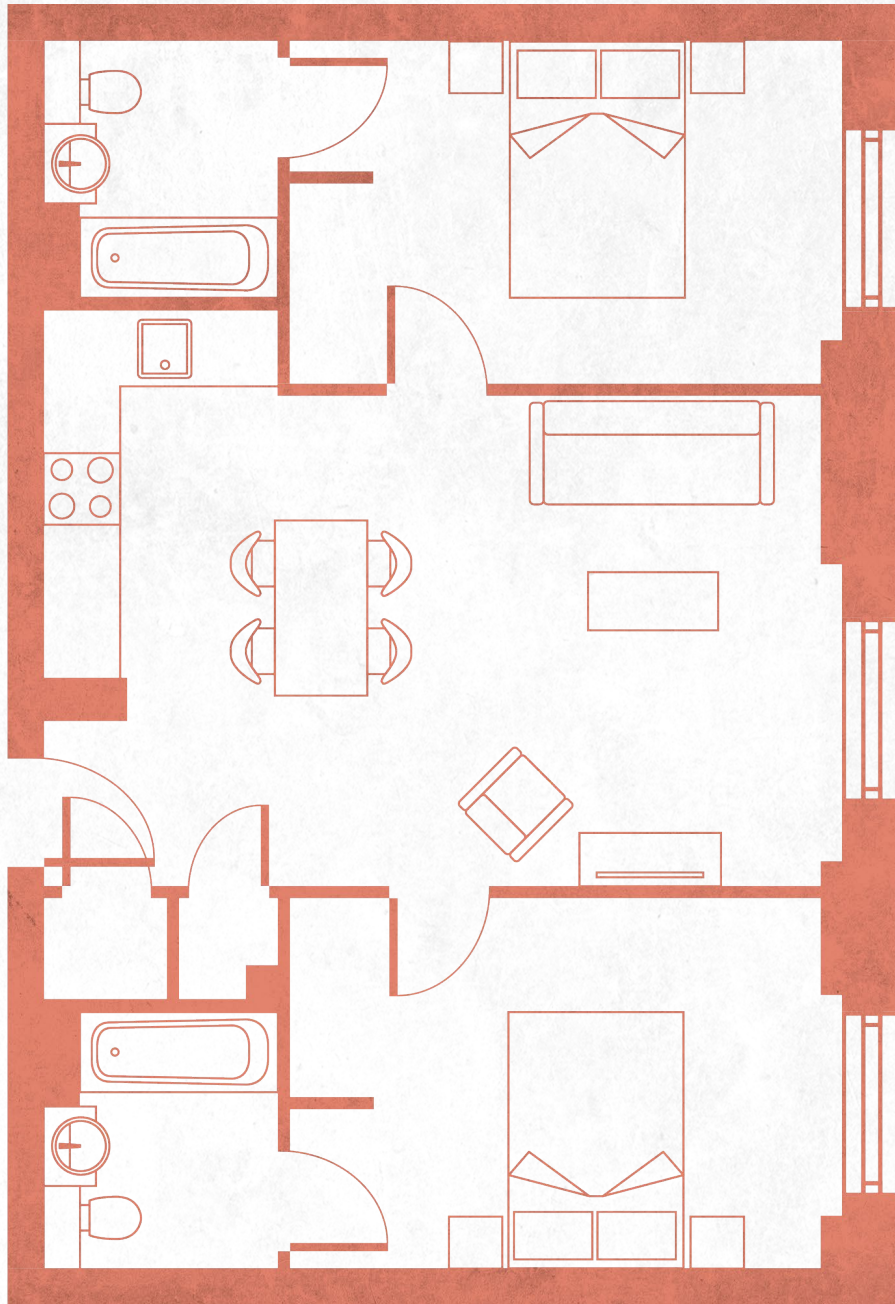

EQUIPMENT
WORKS

2B-4P-Type-14

2 bedroom apartment

858.9 ft²

EQUIPMENT
WORKS

2B-4P-Type-15

2 bedroom apartment

872.7 ft²

EQUIPMENT
WORKS

2B-4P-Type-16

2 bedroom apartment

791.1 ft²

EQUIPMENT
WORKS

2B-4P-Type-18

3 bedroom apartment

995.9 ft²

**EQUIPMENT
WORKS**

2B-4P-Type-19

2 bedroom apartment

760.9 ft²

EQUIPMENT
WORKS

2B-4P-Type-20

2 bedroom apartment

782.24 ft²