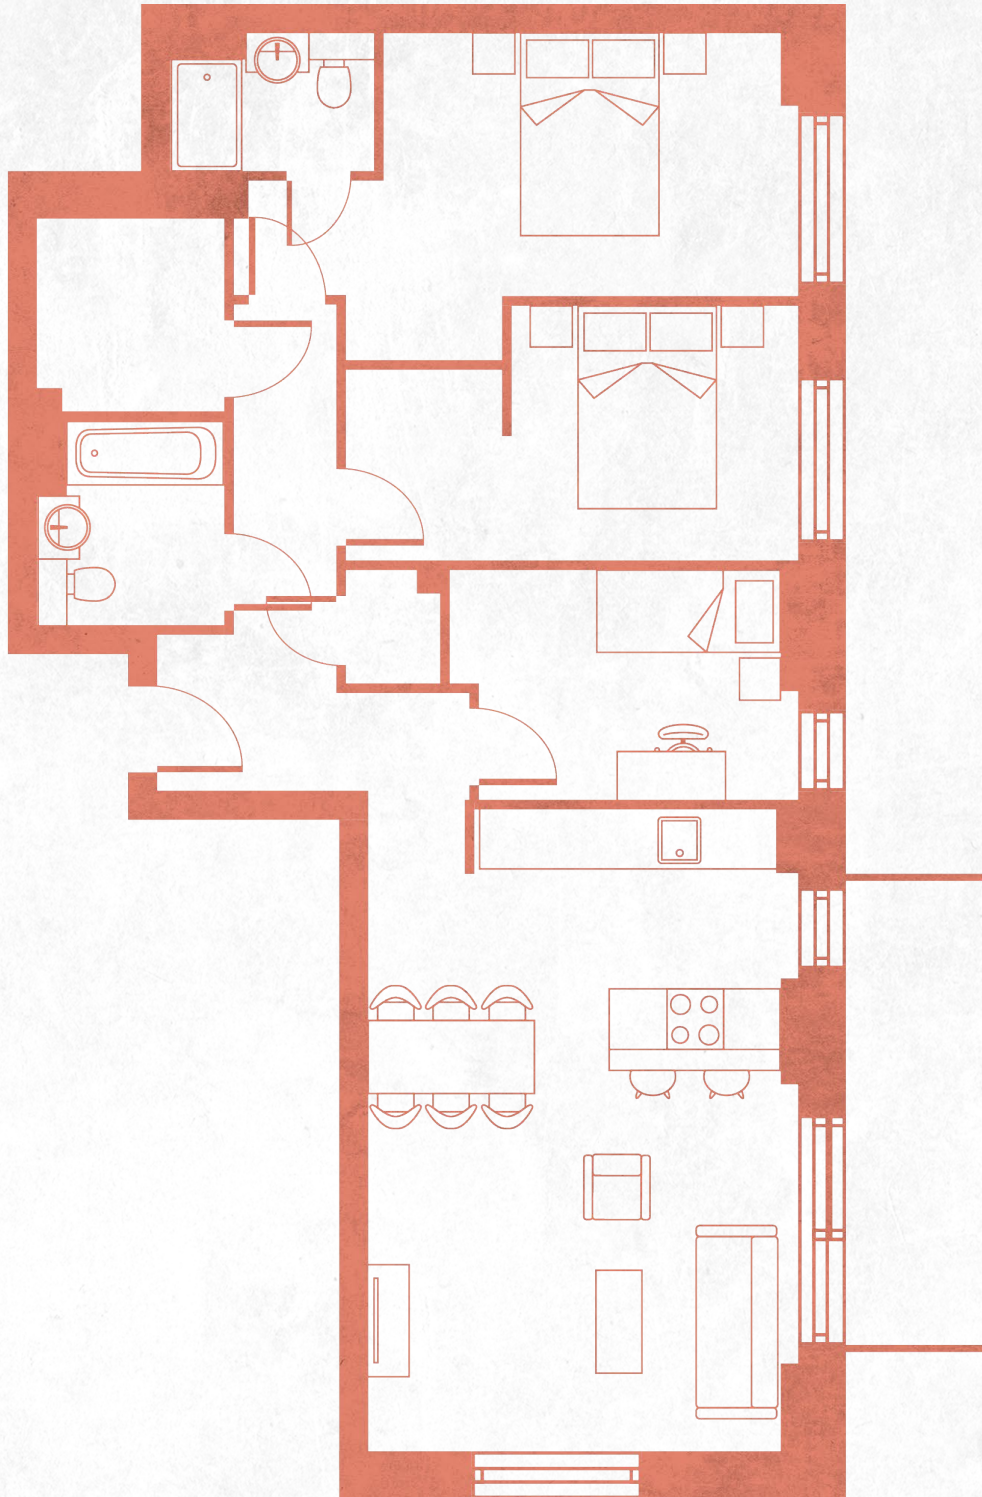

EQUIPMENT
WORKS

2B-4P-Type-25

3 bedroom apartment

1147.7 ft²

EQUIPMENT
WORKS

3B-4P-Type-27

3 bedroom apartment

977.5 ft²

**EQUIPMENT
WORKS**

3B-5P-Type-28

3 bedroom apartment

976.6 ft²

EQUIPMENT
WORKS

3B-5P-Type-29

3 bedroom apartment

1014.2 ft²