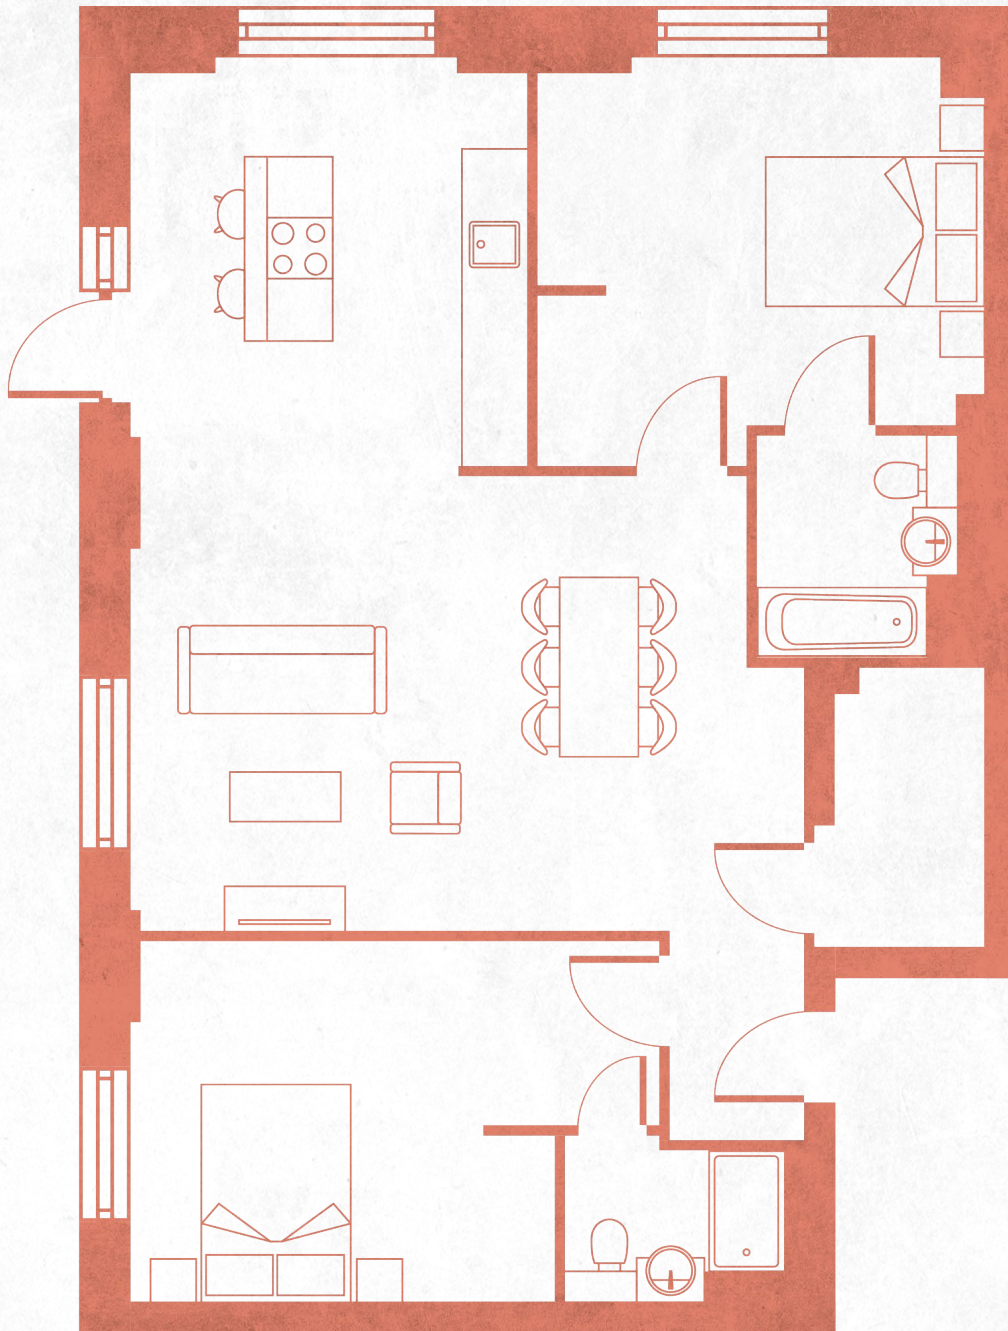

**EQUIPMENT
WORKS**

2B-4P-Type-19

2 bedroom apartment

760.9 ft²

EQUIPMENT
WORKS

2B-4P-Type-20

2 bedroom apartment

782.24 ft²

EQUIPMENT
WORKS

2B-4P-Type-21

2 bedroom apartment

1065.5 ft²

EQUIPMENT
WORKS

2B-4P-Type-24

2 bedroom apartment

970.9 ft²