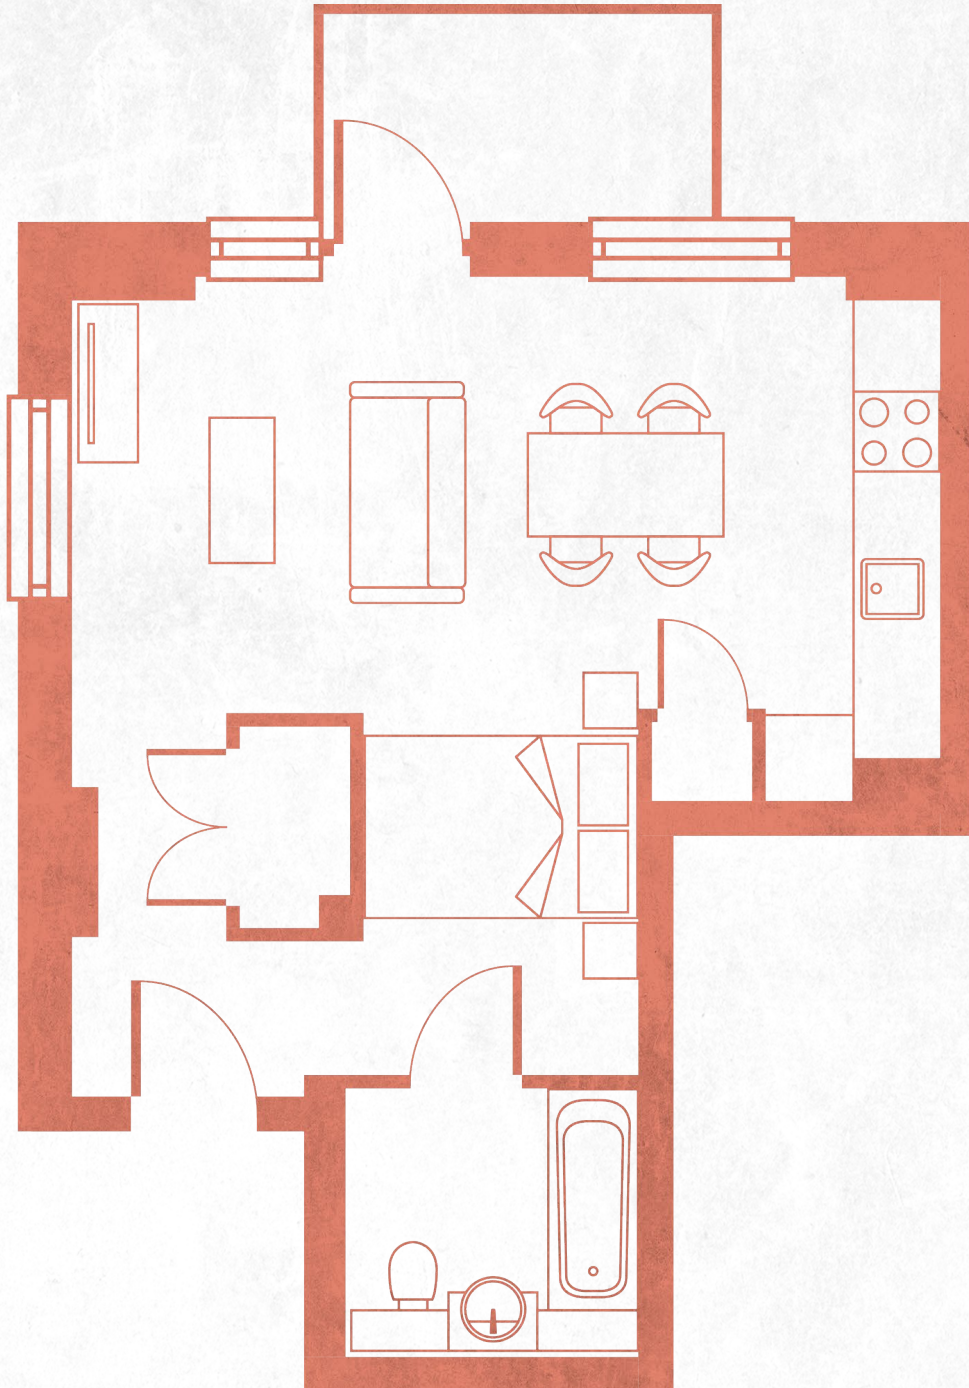

Studio apartment

422.8 ft²

EQUIPMENT
WORKS

1 bedroom apartment

553.5 ft²

EQUIPMENT
WORKS

1B-2P-Type-2

Studio apartment

437.5 ft²

EQUIPMENT
WORKS

1 bedroom apartment

556.1 ft²

EQUIPMENT
WORKS

1B-2P-Type-4

1 bedroom apartment

717.0 ft²

EQUIPMENT
WORKS

1B-2P-Type-6

2 bedroom apartment

922.5 ft²

EQUIPMENT
WORKS

2B-3P-Type-12

2 bedroom apartment

768 ft²