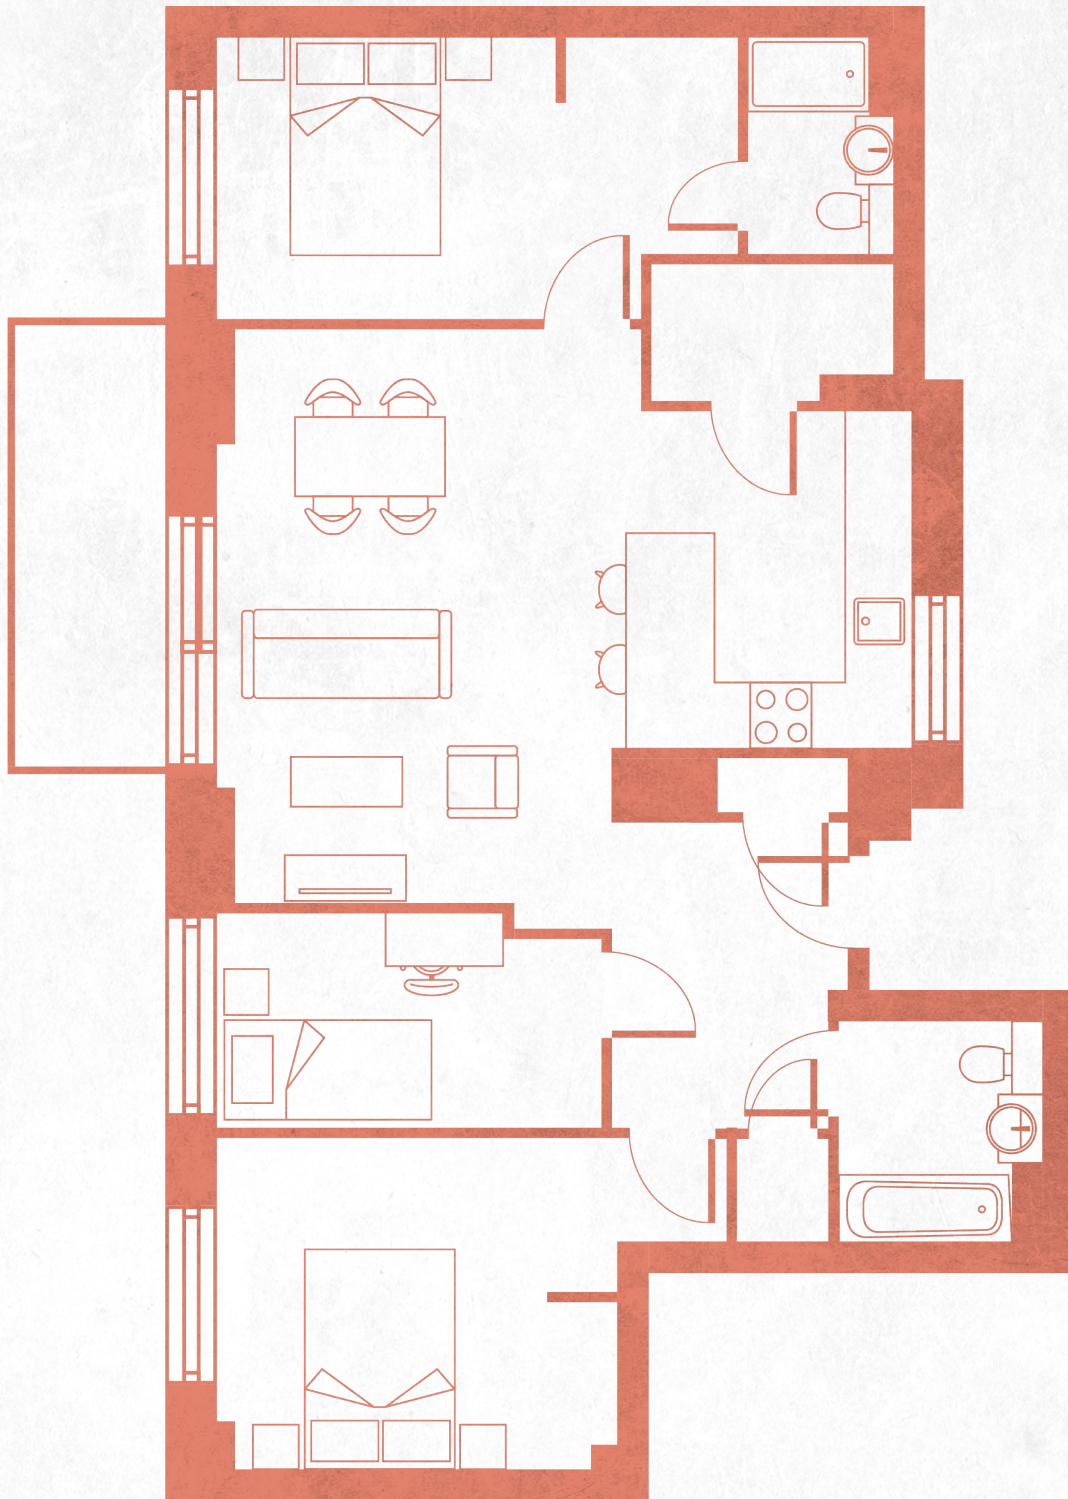

EQUIPMENT
WORKS

2B-4P-Type-14

2 bedroom apartment

858.9 ft²

EQUIPMENT
WORKS

2B-4P-Type-15

2 bedroom apartment

872.7 ft²

EQUIPMENT
WORKS

2B-4P-Type-16

2 bedroom apartment

791.1 ft²

EQUIPMENT
WORKS

2B-4P-Type-18

3 bedroom apartment

995.9 ft²

**EQUIPMENT
WORKS**

2B-4P-Type-19

2 bedroom apartment

760.9 ft²

EQUIPMENT
WORKS

2B-4P-Type-20

2 bedroom apartment

782.24 ft²